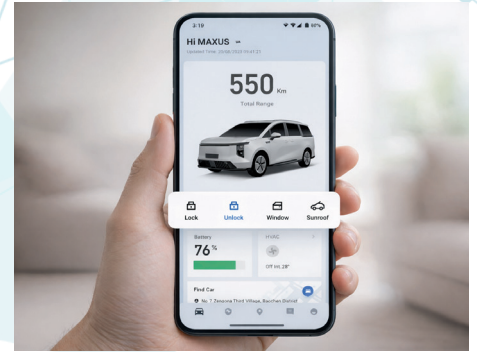

Extended Electric Range

Travel further together with up to 550km (WLTP City) of electric range, perfect for daily school runs and family adventures. Recharge from 20–80% in just 30 minutes for added convenience.

Hi MAXUS App Connectivity

Stay connected to your vehicle anytime with Hi MAXUS App. Check vehicle status, lock or unlock doors, monitor battery levels and locate nearby charging stations — making family journeys easier to manage.

Specifications

Battery Capacity	77 kWh	Maximum Power	108 kW
Driving Range, WLTP City	550 km	Maximum Torque	350 Nm
Driving Range, WLTP Combined	410 km	Maximum Speed	170 km/h
Charge Mode	DC & AC	VES Banding	A
On-board Charger Capacity	11kW (AC) 120kW (DC)	Energy Consumption	20.9 kWh/100km
Charging Time (AC 20-80%)	4 hrs 40 mins	Kerb Weight	2,200 kg
Charging Time (DC 20-80%)	30 mins	Seats	7