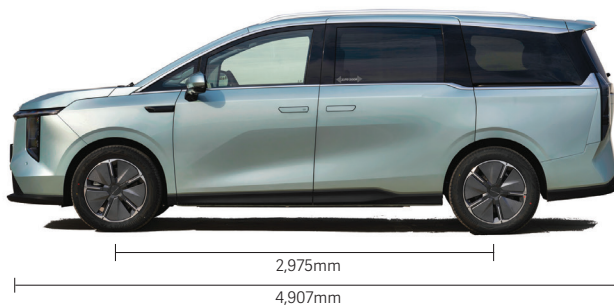

Colour Option

Black

Emerald Green

Pearl Lustre White

Concrete Grey + Black Roof

Dimensions

Cycle & Carriage
Maxus Showroom

239 Alexandra Road, Singapore 159930
www.maxuscnc.sg | Tel: 6470 8686