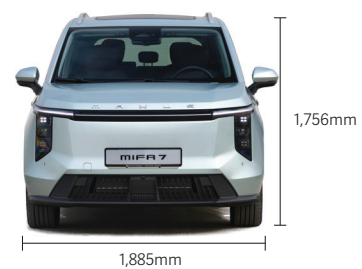

Colour Option

Black

Emerald Green

Pearl Lustre White

Concrete Grey + Black Roof

Dimensions

Cycle & Carriage
Maxus Showroom

239 Alexandra Road, Singapore 159930
www.maxuscnc.sg | Tel: 6470 8686