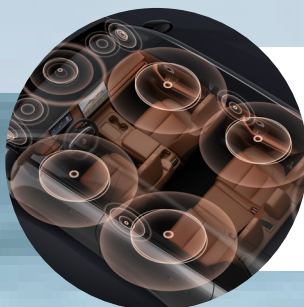

MOVING CONCERT HALL

Rhythmic Ambient Lights and 12 High-quality Speakers make each drive feel like a soothing concert hall